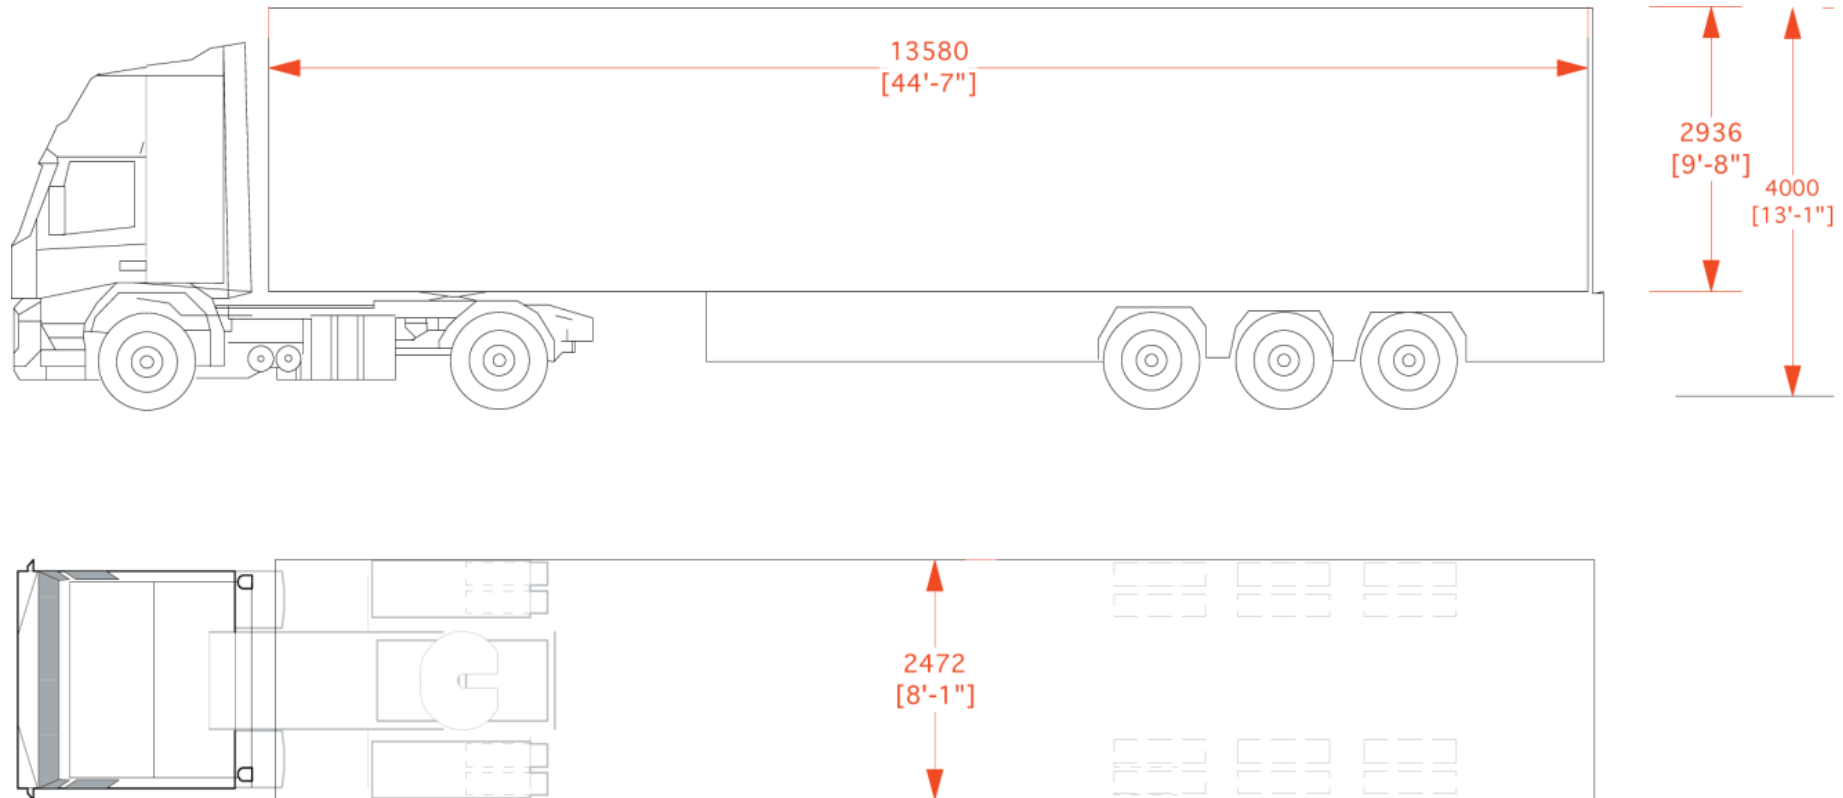

ProductionFreight

Vehicle Specification

Artics - Megacube Flat Floor	2
Artics - Megacube Step Frame	2
Artics - Step Frame Standard	4
Rigid - 7.5 T	4
Rigid - 26 T Low	5
Rigid - 26 20 High	6

ProductionFreight

Artics - Megacube Flat Floor

Trailer length 13580mm (44' 7")

Trailer height 2936mm (9' 8")

Trailer width 2472mm (8' 1")

Total height 4000mm (13' 1")