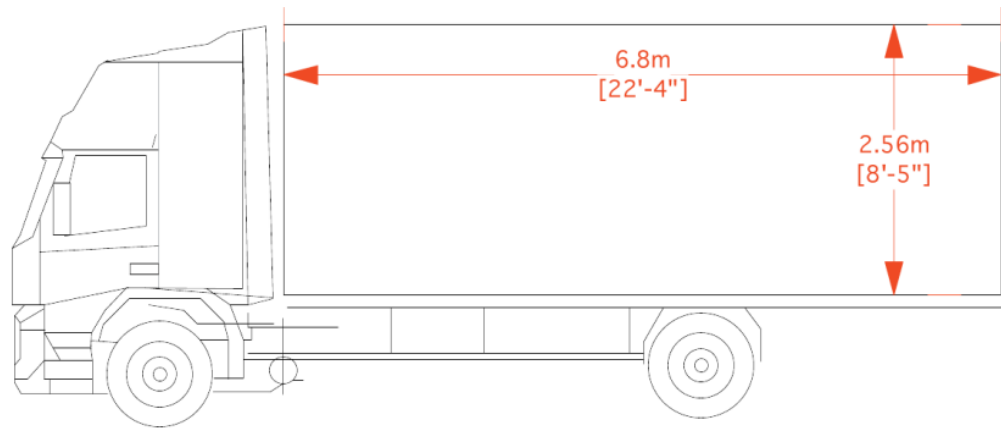

Trailer height 3117mm (10' 3")

Trailer width 2472mm (8' 1")

Total height 4000mm (13' 1")

ProductionFreight

Artics - Step Frame Standard

Trailer length 13489mm (44' 3")

Trailer height 2825mm (9' 3")

Trailer width 2387mm (7' 10")

Total height 4000mm (13' 1")

ProductionFreight

Rigid - 7.5 T

Box length 680cm (22' 4")

Box height 256cm (8' 5")

Box width 237cm (7' 9")

ProductionFreight

Rigid - 26 T Low

Box length 680cm (22' 4")

Box height 256cm (8' 5")

Box width 237cm (7' 9")

Total height 400cm (13' 1")

ProductionFreight

Rigid - 26 20 High

Box length 890cm (28' 2")

Box height 268cm (8' 9")

Box width 251cm (8' 3")

Total height 400cm (13' 1")