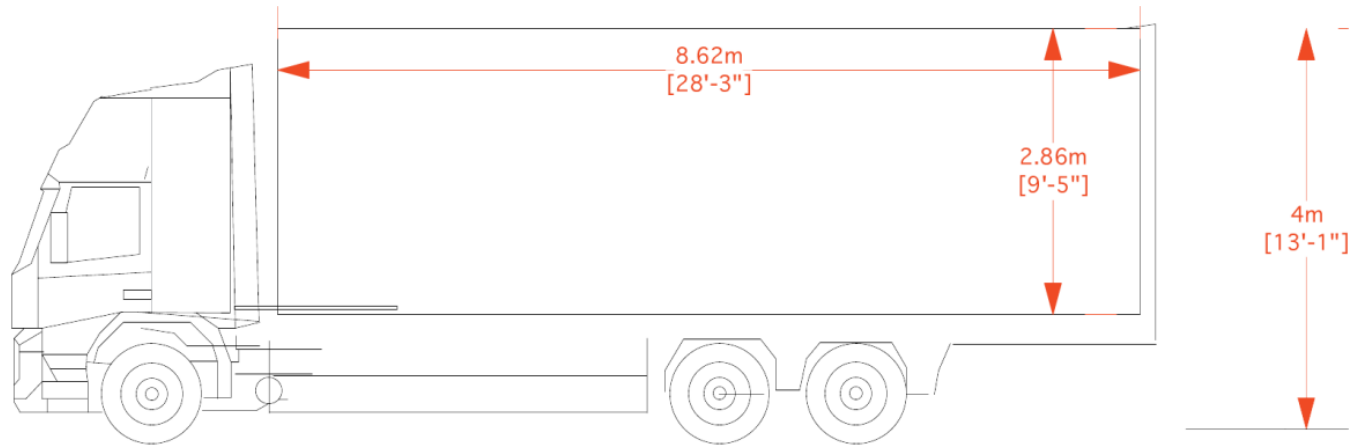

Trailer height 3117mm (10' 3")

Trailer width 2472mm (8' 1")

Total height 4000mm (13' 1")

ProductionFreight

Artics - Step Frame Standard

Trailer length 13489mm (44' 3")

Trailer height 2825mm (9' 3")

Trailer width 2387mm (7' 10")

Total height 4000mm (13' 1")

ProductionFreight

Rigid - 7.5 T

Box length 680cm (22' 4")

Box height 256cm (8' 5")

Box width 237cm (7' 9")

ProductionFreight

Rigid - 26 T Low

Box length 680cm (22' 4")

Box height 256cm (8' 5")

Box width 237cm (7' 9")

Total height 400cm (13' 1")

ProductionFreight

Rigid - 26 20 High

Box length 890cm (28' 2")

Box height 268cm (8' 9")

Box width 251cm (8' 3")

Total height 400cm (13' 1")