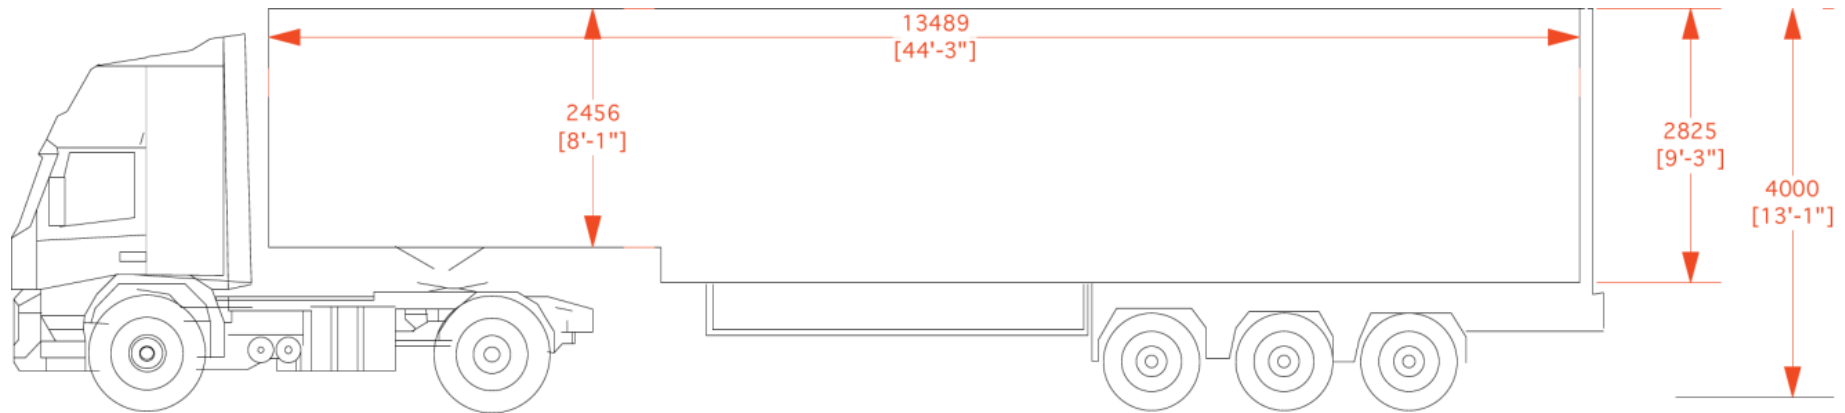

Trailer height 3117mm (10' 3")

Trailer width 2472mm (8' 1")

Total height 4000mm (13' 1")

ProductionFreight

Artics - Step Frame Standard

Trailer length 13489mm (44' 3")

Trailer height 2825mm (9' 3")

Trailer width 2387mm (7' 10")

Total height 4000mm (13' 1")

ProductionFreight

Rigid - 7.5 T

Box length 680cm (22' 4")

Box height 256cm (8' 5")

Box width 237cm (7' 9")

ProductionFreight

Rigid - 26 T Low

Box length 680cm (22' 4")

Box height 256cm (8' 5")

Box width 237cm (7' 9")

Total height 400cm (13' 1")

ProductionFreight

Rigid - 26 20 High

Box length 890cm (28' 2")

Box height 268cm (8' 9")

Box width 251cm (8' 3")

Total height 400cm (13' 1")