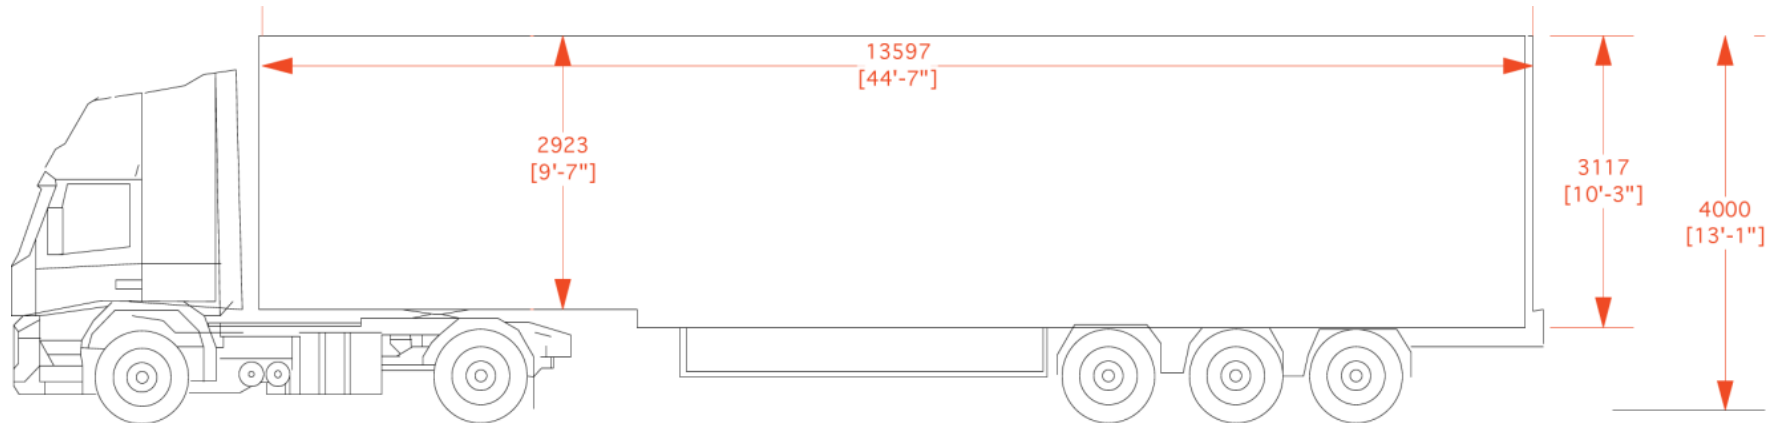

ProductionFreight

Artics - Megacube Step Frame

Trailer length 13597mm (44' 7")

Trailer height 3117mm (10' 3")

Trailer width 2472mm (8' 1")

Total height 4000mm (13' 1")