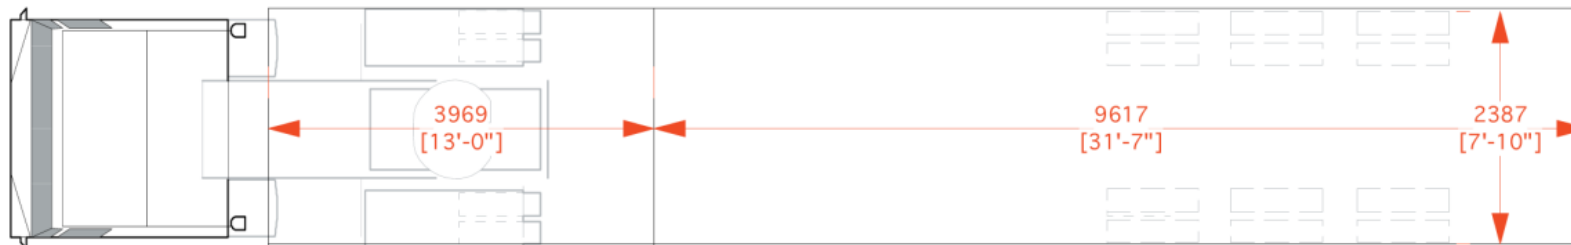

Trailer height 3117mm (10' 3")

Trailer width 2472mm (8' 1")

Total height 4000mm (13' 1")

ProductionFreight

Artics - Step Frame Standard

Trailer length 13489mm (44' 3")

Trailer height 2825mm (9' 3")

Trailer width 2387mm (7' 10")

Total height 4000mm (13' 1")

ProductionFreight

Rigid - 7.5 T

Box length 680cm (22' 4")

Box height 256cm (8' 5")

Box width 237cm (7' 9")

ProductionFreight

Rigid - 26 T Low

Box length 680cm (22' 4")

Box height 256cm (8' 5")

Box width 237cm (7' 9")

Total height 400cm (13' 1")

ProductionFreight

Rigid - 26 20 High

Box length 890cm (28' 2")

Box height 268cm (8' 9")

Box width 251cm (8' 3")

Total height 400cm (13' 1")